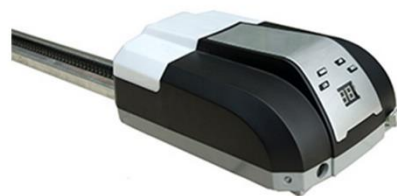

CONTACT DETAILS

Email: info@vivtechsupplies.co.za | **Phone:** +27 79 123 6282

Company Reg: 2017/020904/07 | **VAT:** 4270285945

Location: 21 Charolais Street, Mokopane, Limpopo, 0601